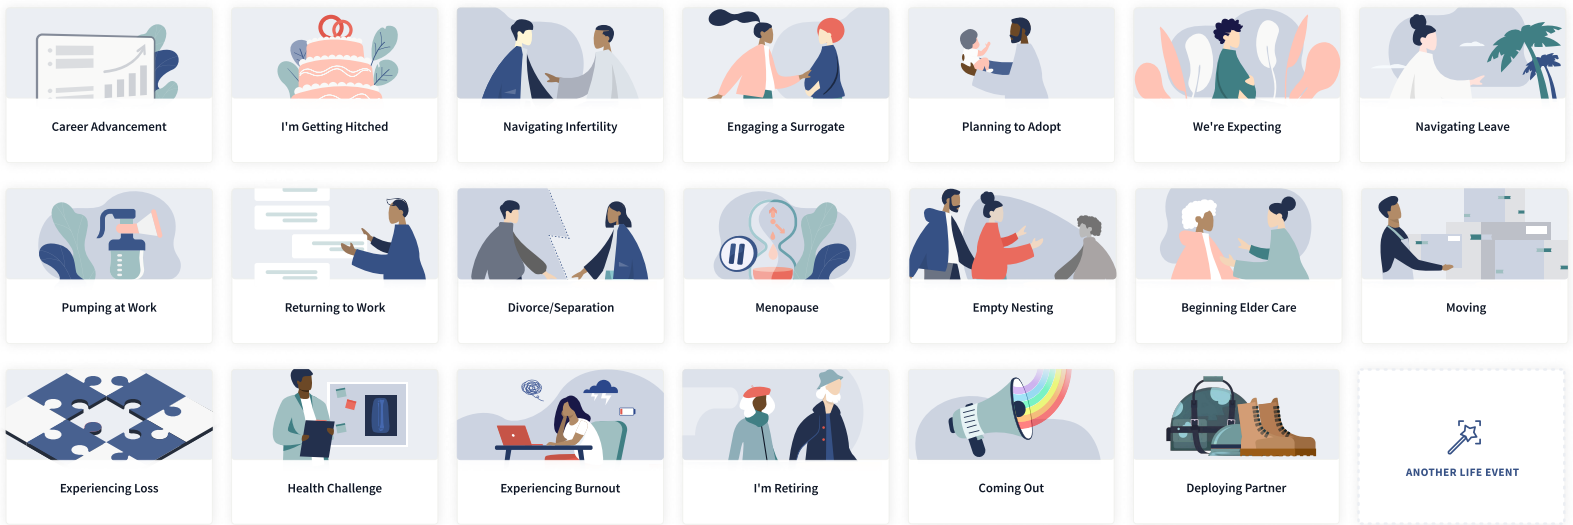

VILLYGE

A PEOPLE-FIRST platform that enables managers to create HUMAN-FIRST WORKPLACES

Villyge is Here for You.

On-Demand Guidance: Managers can access guidance + education to support employees through life's ups and downs, while driving team goals forward.

Zoom with Experts: All employees and managers have unlimited access to Villyge Experts via 30-minute Zoom sessions.

Content Library: Browse relevant articles + videos to navigate life, while keeping careers on an upward trajectory.