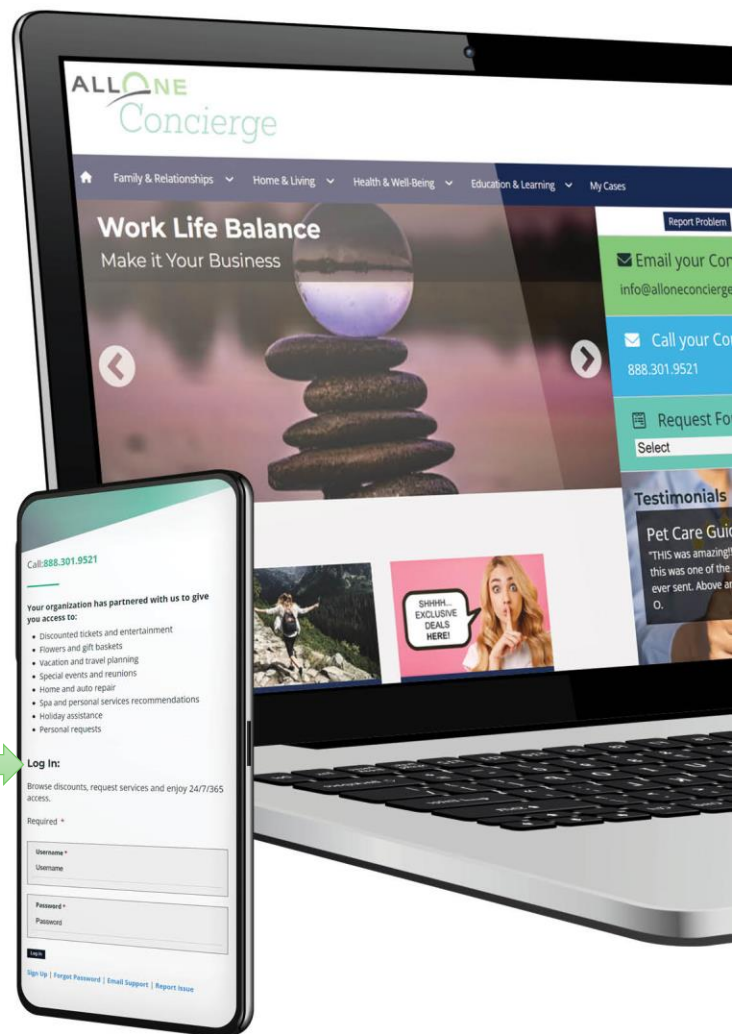

Contact AllOne Concierge
Call: 888-301-9521
Visit: www.alloneconcierge.com
Email: info@alloneconcierge.com

EXELIXIS®

ALLONE
Concierge

Powered by ACI Specialty Benefits